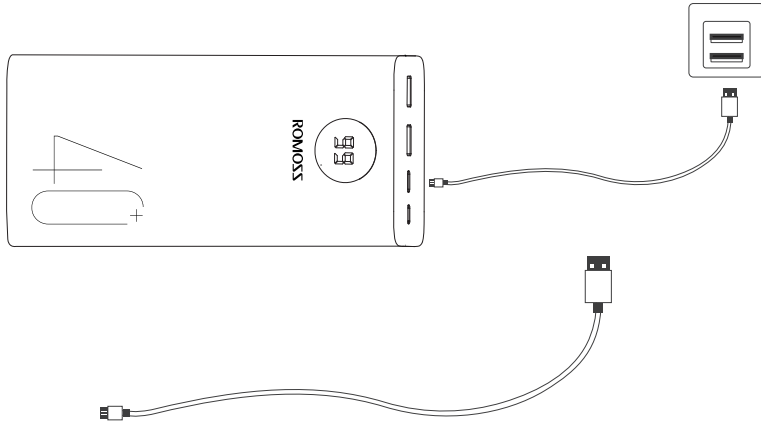

Instructions

- Check remaining capacity.

- The USB & Type-C ports can be used to charge digital devices.

- The Micro USB, Type-C ports can be used to charge a power bank.

Technical Parameters

Product	Fast Charging Power Bank
Model	PEA40
Capacity	40000mAh(148Wh)
Input	\rightarrow^+ :5V \equiv 2A or 9V \equiv 2A fit^+ :5V \equiv 2A or 9V \equiv 2A
Output	fit^+ :5V \equiv 3A or 9V \equiv 2A or 12V \equiv 1.5A fit^+ :5V \equiv 3A or 9V \equiv 2A or 12V \equiv 1.5A fit^+ :5V \equiv 2.4A fit^+ + fit^+ + fit^+ =3A
Weight	~895g
Size	~L169.5 x W81.6x H44mm