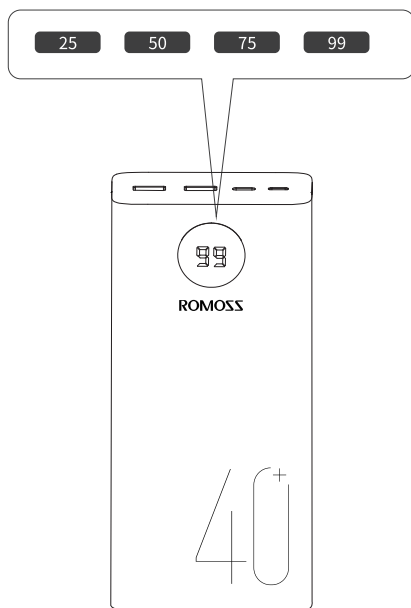

Instructions

- Check remaining capacity.

- The USB & Type-C ports can be used to charge digital devices.

- The Micro USB, Type-C ports can be used to charge a power bank.

Technical Parameters

Product	Fast Charging Power Bank
Model	PEA40
Capacity	40000mAh(148Wh)
Input	\rightarrow^+ :5V \equiv 2A or 9V \equiv 2A fit^+ :5V \equiv 2A or 9V \equiv 2A
Output	fit^+ :5V \equiv 3A or 9V \equiv 2A or 12V \equiv 1.5A fit^+ :5V \equiv 3A or 9V \equiv 2A or 12V \equiv 1.5A fit^+ :5V \equiv 2.4A fit^+ + fit^+ + fit^+ =3A
Weight	~895g
Size	~L169.5 x W81.6x H44mm