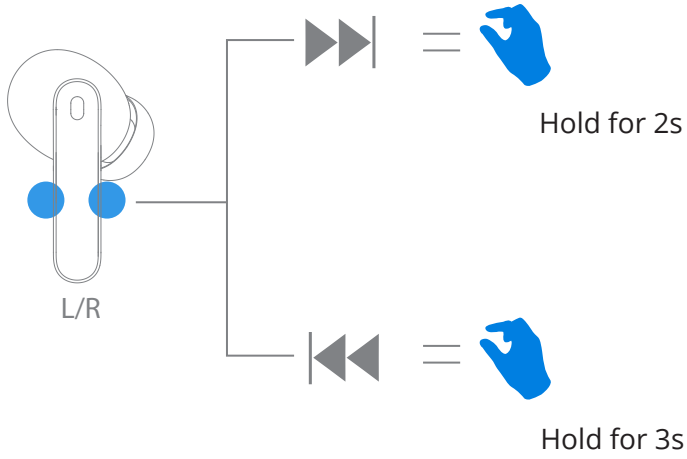

Indicator

Charging port
USB type C

- External microphone (feed-forward)
- Microphone with feedback
- Function panel
- Microphone for conversation

Correct product handling

1

Hold for 2s

2

Slide

Slide

3

Hold for 1s

LED indicator

	Waiting for connection
	Charging case is fully charged
	The charging case battery level is low

Hold for 2s,
to return to pairing state,

Hold for 10s to return to factory
settings.