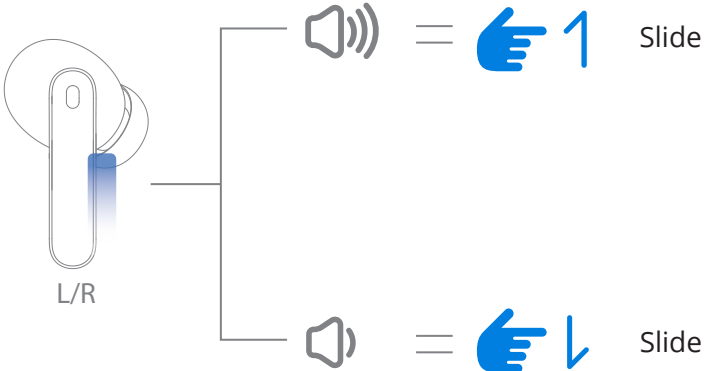

Indicator

Charging port
USB type C

- External microphone (feed-forward)
- Microphone with feedback
- Function panel
- Microphone for conversation

Correct product handling

1

Hold for 2s

2

Slide

Slide

3

Hold for 1s

LED indicator

	Waiting for connection
	Charging case is fully charged
	The charging case battery level is low

Hold for 2s,
to return to pairing state,

Hold for 10s to return to factory
settings.