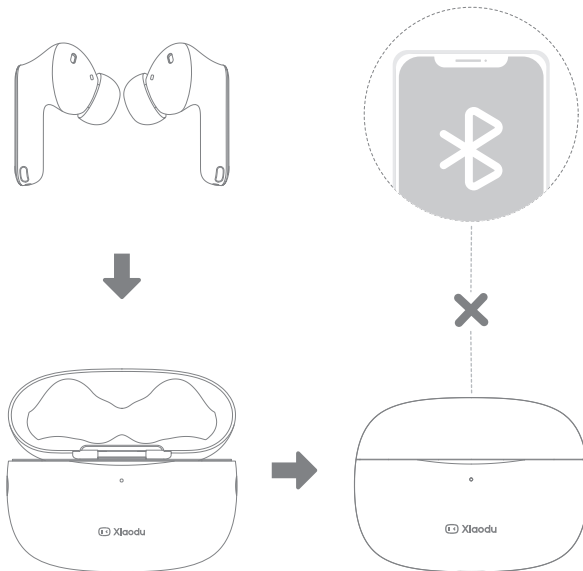

Slide

3

Hold for 1s

LED indicator

	Waiting for connection
	Charging case is fully charged
	The charging case battery level is low

Hold for 2s,
to return to pairing state,

Hold for 10s to return to factory
settings.

Choosing the right headphone caps

XS

S

M

L

Downloading and installing applications

Pairing devices

Disconnecting devices

Reconnection

Pairing with other devices

Reset the device

Product specifications

Model: XD-SWA15-2101

Dimensions: 34.3*25*21.5 mm

Charging case dimensions: 65.3*27.8*48.7 mm

Speaker: 12 mm