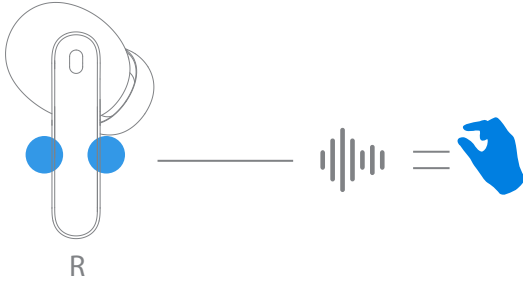

Indicator

Charging port
USB type C

- External microphone (feed-forward)
- Microphone with feedback
- Function panel
- Microphone for conversation

Correct product handling

1

Hold for 2s

2

Slide

Slide

3

Hold for 1s

LED indicator

	Waiting for connection
	Charging case is fully charged
	The charging case battery level is low

Hold for 2s,
to return to pairing state,

Hold for 10s to return to factory
settings.