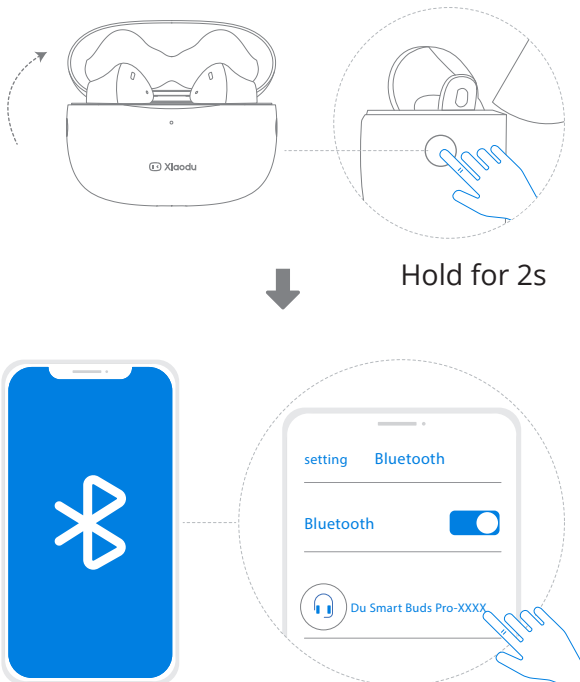

Slide

3

Hold for 1s

LED indicator

	Waiting for connection
	Charging case is fully charged
	The charging case battery level is low

Hold for 2s,
to return to pairing state,

Hold for 10s to return to factory
settings.

Choosing the right headphone caps

XS

S

M

L

Downloading and installing applications

Pairing devices

Disconnecting devices

Reconnection

Pairing with other devices

Reset the device

Product specifications

Model: XD-SWA15-2101

Dimensions: 34.3*25*21.5 mm

Charging case dimensions: 65.3*27.8*48.7 mm

Speaker: 12 mm