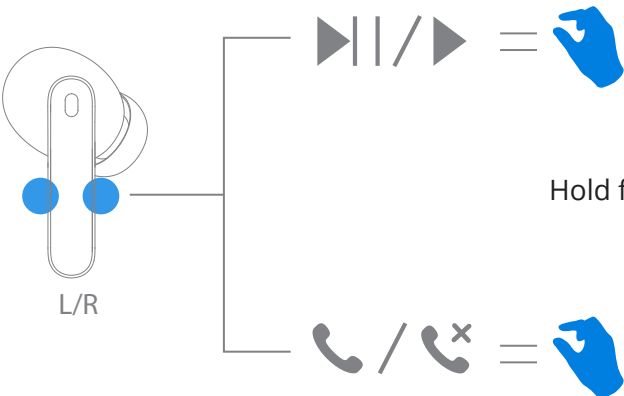

Indicator

Charging port
USB type C

- External microphone (feed-forward)
- Microphone with feedback
- Function panel
- Microphone for conversation

Correct product handling

1

Hold for 2s

2

Slide

Slide

3

Hold for 1s

LED indicator

	Waiting for connection
	Charging case is fully charged
	The charging case battery level is low

Hold for 2s,
to return to pairing state,

Hold for 10s to return to factory
settings.

Choosing the right headphone caps

XS

S

M

L

Downloading and installing applications

Pairing devices

Disconnecting devices