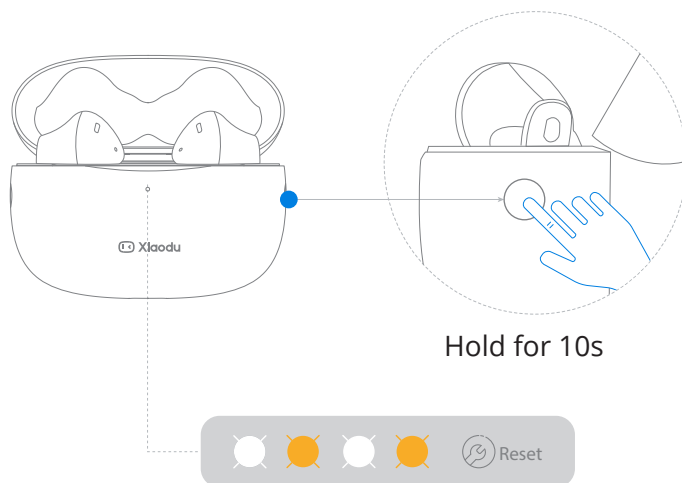

Reset the device

Product specifications

Model: XD-SWA15-2101

Dimensions: 34.3*25*21.5 mm

Charging case dimensions: 65.3*27.8*48.7 mm

Speaker: 12 mm

Power Rating:

Charging case: 530 mAh/5V $\overline{\text{---}}$ 500 mA/800 mW/2.014 Wh

Earphones: 40 mAh/5 V $\overline{\text{---}}$ 100 mA/10 mW/0.148 Wh

Impedance rating: 16 Ω

Weight: 55.2 g

Bluetooth version: 5.2

Operating temperature: -10°C +45°C

Environmental humidity: 10% ~ 95%

Maximum altitude: < 5000 m