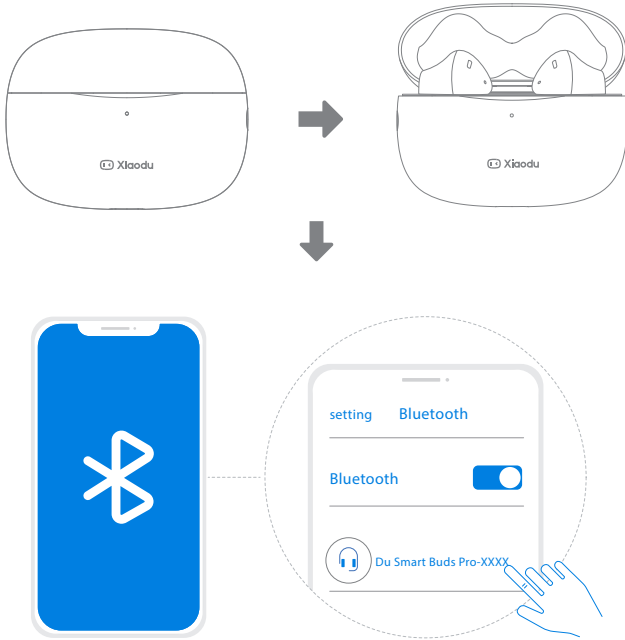

Slide

3

Hold for 1s

LED indicator

	Waiting for connection
	Charging case is fully charged
	The charging case battery level is low

Hold for 2s,
to return to pairing state,

Hold for 10s to return to factory
settings.

Choosing the right headphone caps

XS

S

M

L

Downloading and installing applications

Pairing devices

Disconnecting devices